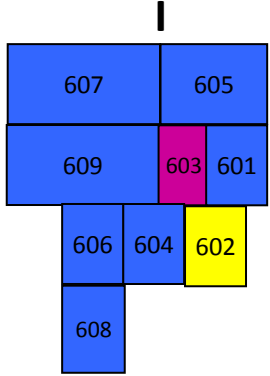

TUPELO MIDDLE SCHOOL

Buses

Map Directory

- Main Office
- Attendance office
- Late Check In
- Eighth Grade Area
- School Nurse
- Counselor/Resource
- Cafeteria
- Seventh Grade Area

C

Car Rider Pick-Up