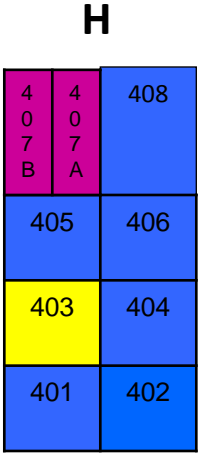

TUPELO MIDDLE SCHOOL

Buses

Map Directory

- Main Office
- Attendance office
- Late Check In
- Eighth Grade Area
- School Nurse
- Counselor/Resource
- Cafeteria
- Seventh Grade Area

C

Car Rider Pick-Up