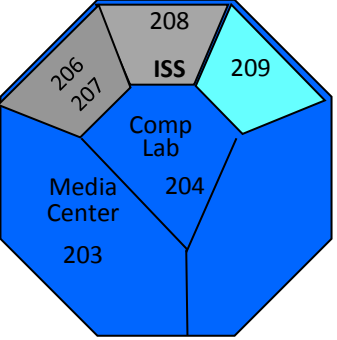

TUPELO MIDDLE SCHOOL

Buses

Map Directory

- Main Office
- Attendance office
- Late Check In
- Eighth Grade Area
- School Nurse
- Counselor/Resource
- Cafeteria
- Seventh Grade Area

C

Car Rider Pick-Up